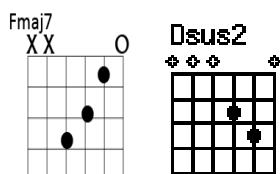

**THE EDGE OF THE STREAM – CHORDS – DETUNE HALF STEP (Eb Bb Gb Db Ab Eb)**

Music: PETER KOVIC; Lyrics: CHRISTINA ROSSETTI + PETER KOVIC

Copyright © 2009 by Peter Kovic / All rights reserved

<http://www.youtube.com/kovictexas#p/u/14/jDk89zjVjps>

CHORDS IN THIS SONG

CHORUS (4 beats each)

VERSE (2 beats each)

(2 beats each)

(4 beats each, 4 beats rest)

LAST CHORD

**THE EDGE OF THE STREAM – LYRICS**

**Music: PETER KOVIC; Lyrics: CHRISTINA ROSSETTI / PETER KOVIC**

**Copyright © 2009 by Peter Kovic**

**All rights reserved**

VERSE (6x) m.1

VERSE-1 (2x) m.25

She sat and sang always  
By the green edge of a stream  
Watching the fish leap and play  
Beneath the glad sunbeam

VERSE-2 (2x) m.33

She sang a song so old  
A thousand years if a day  
And the story that she told  
Was of love that died away

VERSE m.41

CHORUS m.45

I wept for memory  
She sang for hope that is so fair  
My tears were swallowed by the sea  
Her songs died on the air