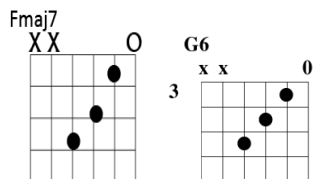

**THE EDGE OF THE STREAM – CHORDS – DETUNE HALF STEP (Eb Bb Gb Db Ab Eb)**

Music: PETER KOVIC; Lyrics: CHRISTINA ROSSETTI + PETER KOVIC

Copyright © 2009 by Peter Kovic / All rights reserved

<http://www.youtube.com/kovictexas#p/u/14/jDk89zjVjps>

CHORDS IN THIS SONG

CHORUS (4 beats each)

VERSE (2 beats each)

(2 beats each)

(4 beats each, 4 beats rest)

LAST CHORD

**THE EDGE OF THE STREAM – LYRICS**

**Music: PETER KOVIC; Lyrics: CHRISTINA ROSSETTI / PETER KOVIC**

**Copyright © 2009 by Peter Kovic**

**All rights reserved**

VERSE (6x) m.1

VERSE-1 (2x) m.25

She sat and sang always  
By the green edge of a stream  
Watching the fish leap and play  
Beneath the glad sunbeam

VERSE (6x) m.53

VERSE-3 (2x) m.77

I sat and wept always  
Beneath the moon's shadow beam  
Watching the blossoms of May  
Weep leaves into the stream

CHORUS m.85

I wept for memory  
She sang for hope that is so fair  
My tears were swallowed by the sea  
Her songs died on the air