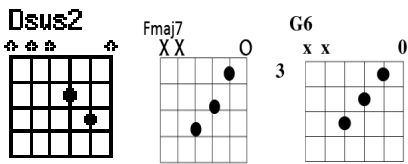

**THE EDGE OF THE STREAM – CHORDS – DETUNE HALF STEP (Eb Bb Gb Db Ab Eb)**

Music: PETER KOVIC; Lyrics: CHRISTINA ROSSETTI + PETER KOVIC

Copyright © 2009 by Peter Kovic / All rights reserved

<http://www.youtube.com/kovictexas#p/u/14/jDk89zjVjps>

CHORDS IN THIS SONG

CHORUS (4 beats each)

VERSE (2 beats each)

(2 beats each)

(4 beats each, 4 beats rest)

LAST CHORD

**THE EDGE OF THE STREAM – LYRICS**

**Music: PETER KOVIC; Lyrics: CHRISTINA ROSSETTI / PETER KOVIC**

VERSE-2 (2x) m.33

She sang a song so old  
A thousand years if a day  
And the story that she told  
Was of love that died away

VERSE m.41

CHORUS m.45

I wept for memory  
She sang for hope that is so fair  
My tears were swallowed by the sea  
Her songs died on the air

VERSE (6x) m.53

VERSE-3 (2x) m.77

I sat and wept always  
Beneath the moon's shadow beam  
Watching the blossoms of May  
Weep leaves into the stream

CHORUS m.85

I wept for memory  
She sang for hope that is so fair  
My tears were swallowed by the sea  
Her songs died on the air