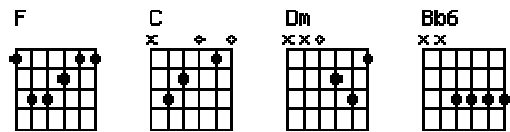

THE GREAT BIG COSMIC COMEDOWN (IF I CAN'T HAVE YOU) – CHORDS

Music + Lyrics: KOVIC

CHORDS IN THIS SONG

BRIDGE (4 beats each)

OPTIONAL CHORDS IN THIS SONG

(2 beats each)

(4 beats each)

CHORUS / INTRO (2 beats each)

VERSE (8 beats, 4 beats, 4 beats)

SOLO (4 beats)

PRE-CHORUS (4 beats each)

LAST CHORD

THE GREAT BIG COSMIC COMEDOWN (IF I CAN'T HAVE YOU) – CHORDS – CAPO V

CHORDS USED IN THIS SONG

OPTIONAL CHORDS IN THIS SONG

THE GREAT BIG COSMIC COMEDOWN (IF I CAN'T HAVE YOU) – LYRICS

Music + Lyrics: KOVIC

INTRO / CHORUS (2x)

VERSE 1 (2x)

No
I don't wanna make sense
Anymore
And no
I don't wanna just be friends
Anymore

PRECHORUS