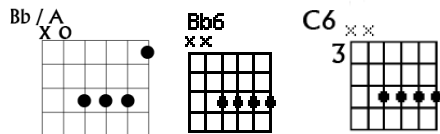

THE GREAT BIG COSMIC COMEDOWN (IF I CAN'T HAVE YOU) – CHORDS

Music + Lyrics: KOVIC

CHORDS IN THIS SONG

BRIDGE (4 beats each)

OPTIONAL CHORDS IN THIS SONG

(2 beats each)

(4 beats each)

CHORUS / INTRO (2 beats each)

VERSE (8 beats, 4 beats, 4 beats)

SOLO (4 beats)

PRE-CHORUS (4 beats each)

LAST CHORD

THE GREAT BIG COSMIC COMEDOWN (IF I CAN'T HAVE YOU) – CHORDS – CAPO V

CHORDS USED IN THIS SONG

OPTIONAL CHORDS IN THIS SONG

THE GREAT BIG COSMIC COMEDOWN (IF I CAN'T HAVE YOU) – LYRICS

Music + Lyrics: KOVIC

INTRO / CHORUS (2x)

VERSE 1 (2x)

No
I don't wanna make sense
Anymore
And no
I don't wanna just be friends
Anymore

PRECHORUS