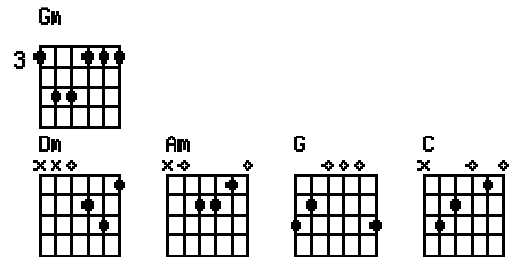

THE GREAT BIG COSMIC COMEDOWN (IF I CAN'T HAVE YOU) – CHORDS

Music + Lyrics: KOVIC

CHORDS IN THIS SONG

BRIDGE (4 beats each)

OPTIONAL CHORDS IN THIS SONG

(2 beats each)

(4 beats each)

CHORUS / INTRO (2 beats each)

VERSE (8 beats, 4 beats, 4 beats)

SOLO (4 beats)

PRE-CHORUS (4 beats each)

LAST CHORD

THE GREAT BIG COSMIC COMEDOWN (IF I CAN'T HAVE YOU) – CHORDS – CAPO V

CHORDS USED IN THIS SONG

OPTIONAL CHORDS IN THIS SONG

THE GREAT BIG COSMIC COMEDOWN (IF I CAN'T HAVE YOU) – LYRICS

Music + Lyrics: KOVIC

INTRO / CHORUS (2x)

VERSE 1 (2x)

No
I don't wanna make sense
Anymore
And no
I don't wanna just be friends
Anymore

PRECHORUS