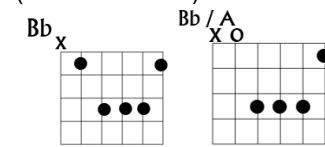

THE GREAT BIG COSMIC COMEDOWN (IF I CAN'T HAVE YOU) – CHORDS

Music + Lyrics: KOVIC

CHORDS IN THIS SONG

BRIDGE (4 beats each)

OPTIONAL CHORDS IN THIS SONG

(2 beats each)

(4 beats each)

CHORUS / INTRO (2 beats each)

VERSE (8 beats, 4 beats, 4 beats)

SOLO (4 beats)

PRE-CHORUS (4 beats each)

LAST CHORD

THE GREAT BIG COSMIC COMEDOWN (IF I CAN'T HAVE YOU) – CHORDS – CAPO V

CHORDS USED IN THIS SONG

OPTIONAL CHORDS IN THIS SONG

THE GREAT BIG COSMIC COMEDOWN (IF I CAN'T HAVE YOU) – LYRICS

Music + Lyrics: KOVIC

INTRO / CHORUS (2x)

VERSE 1 (2x)

No
I don't wanna make sense
Anymore
And no
I don't wanna just be friends
Anymore

PRECHORUS

INTRO / CHORUS (2x)

I'm not coming down
I'm not coming down anymore
I'm not coming down

INTRO / CHORUS (2x)

If I can't have you
If I can't have you
If I can't have you anymore
IF I CAN'T HAVE YOU

INTRO / CHORUS