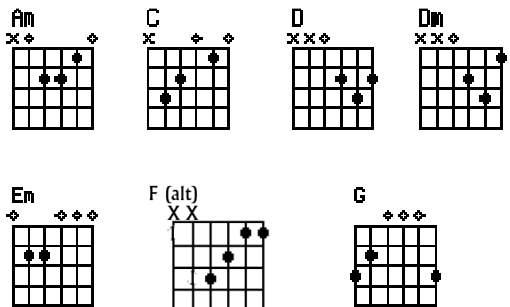

THE GREAT BIG COSMIC COMEDOWN (IF I CAN'T HAVE YOU) – CHORDS

Music + Lyrics: KOVIC

CHORDS IN THIS SONG

BRIDGE (4 beats each)

OPTIONAL CHORDS IN THIS SONG

(2 beats each)

(4 beats each)

CHORUS / INTRO (2 beats each)

VERSE (8 beats, 4 beats, 4 beats)

SOLO (4 beats)

PRE-CHORUS (4 beats each)

LAST CHORD

THE GREAT BIG COSMIC COMEDOWN (IF I CAN'T HAVE YOU) – CHORDS – CAPO V

CHORDS USED IN THIS SONG

OPTIONAL CHORDS IN THIS SONG

CHORUS / INTRO (2 beats each)

VERSE (4 beats each)

PRE-CHORUS (4 beats each)

BRIDGE (4 beats each)

(2 beats each)

(4 beats each)

SOLO (4 beats)

LAST CHORD

THE GREAT BIG COSMIC COMEDOWN (IF I CAN'T HAVE YOU) – LYRICS

Music + Lyrics: KOVIC

INTRO / CHORUS (2x)

VERSE 1 (2x)

No
I don't wanna make sense
Anymore
And no
I don't wanna just be friends
Anymore

PRECHORUS