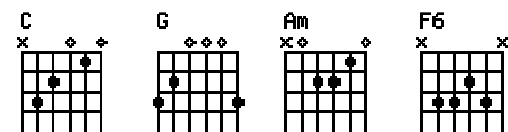

THE GREAT BIG COSMIC COMEDOWN (IF I CAN'T HAVE YOU) – CHORDS

Music + Lyrics: KOVIC

CHORDS IN THIS SONG

BRIDGE (4 beats each)

OPTIONAL CHORDS IN THIS SONG

(2 beats each)

(4 beats each)

CHORUS / INTRO (2 beats each)

VERSE (8 beats, 4 beats, 4 beats)

SOLO (4 beats)

PRE-CHORUS (4 beats each)

LAST CHORD

THE GREAT BIG COSMIC COMEDOWN (IF I CAN'T HAVE YOU) – CHORDS – CAPO V

CHORDS USED IN THIS SONG

OPTIONAL CHORDS IN THIS SONG

CHORUS / INTRO (2 beats each)

VERSE (4 beats each)

PRE-CHORUS (4 beats each)

BRIDGE (4 beats each)

(2 beats each)

(4 beats each)

SOLO (4 beats)

LAST CHORD

THE GREAT BIG COSMIC COMEDOWN (IF I CAN'T HAVE YOU) – LYRICS

Music + Lyrics: KOVIC

INTRO / CHORUS (2x)

VERSE 1 (2x)

No
I don't wanna make sense
Anymore
And no
I don't wanna just be friends
Anymore

PRECHORUS