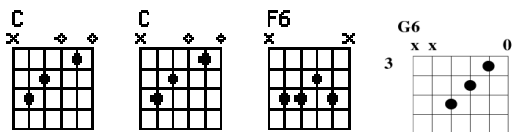

THE GREAT BIG COSMIC COMEDOWN (IF I CAN'T HAVE YOU) – CHORDS

Music + Lyrics: KOVIC

CHORDS IN THIS SONG

BRIDGE (4 beats each)

OPTIONAL CHORDS IN THIS SONG

(2 beats each)

(4 beats each)

CHORUS / INTRO (2 beats each)

VERSE (8 beats, 4 beats, 4 beats)

SOLO (4 beats)

PRE-CHORUS (4 beats each)

LAST CHORD

THE GREAT BIG COSMIC COMEDOWN (IF I CAN'T HAVE YOU) – CHORDS – CAPO V

CHORDS USED IN THIS SONG

OPTIONAL CHORDS IN THIS SONG

CHORUS / INTRO (2 beats each)

VERSE (4 beats each)

PRE-CHORUS (4 beats each)

BRIDGE (4 beats each)

(2 beats each)

(4 beats each)

SOLO (4 beats)

LAST CHORD

THE GREAT BIG COSMIC COMEDOWN (IF I CAN'T HAVE YOU) – LYRICS

Music + Lyrics: KOVIC

INTRO / CHORUS (2x)

VERSE 1 (2x)

No
I don't wanna make sense
Anymore
And no
I don't wanna just be friends
Anymore

PRECHORUS