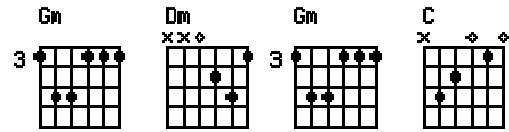

THE GREAT BIG COSMIC COMEDOWN (IF I CAN'T HAVE YOU) – CHORDS

Music + Lyrics: KOVIC

CHORDS IN THIS SONG

BRIDGE (4 beats each)

OPTIONAL CHORDS IN THIS SONG

(2 beats each)

(4 beats each)

CHORUS / INTRO (2 beats each)

VERSE (8 beats, 4 beats, 4 beats)

SOLO (4 beats)

PRE-CHORUS (4 beats each)

LAST CHORD

THE GREAT BIG COSMIC COMEDOWN (IF I CAN'T HAVE YOU) – CHORDS – CAPO V

CHORDS USED IN THIS SONG

OPTIONAL CHORDS IN THIS SONG

THE GREAT BIG COSMIC COMEDOWN (IF I CAN'T HAVE YOU) – LYRICS

Music + Lyrics: KOVIC

INTRO / CHORUS (2x)

VERSE 1 (2x)

No
I don't wanna make sense
Anymore
And no
I don't wanna just be friends
Anymore

PRECHORUS

INTRO / CHORUS (2x)

I'm not coming down
I'm not coming down anymore
I'm not coming down

INTRO / CHORUS (2x)

If I can't have you
If I can't have you
If I can't have you anymore
IF I CAN'T HAVE YOU

INTRO / CHORUS