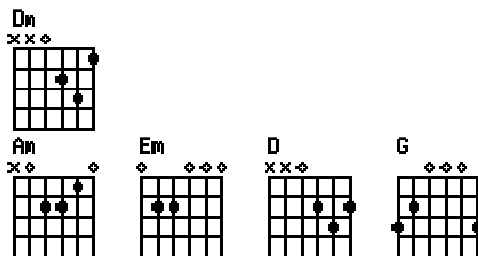

THE GREAT BIG COSMIC COMEDOWN (IF I CAN'T HAVE YOU) – CHORDS

Music + Lyrics: KOVIC

CHORDS IN THIS SONG

BRIDGE (4 beats each)

OPTIONAL CHORDS IN THIS SONG

(2 beats each)

(4 beats each)

CHORUS / INTRO (2 beats each)

VERSE (8 beats, 4 beats, 4 beats)

SOLO (4 beats)

PRE-CHORUS (4 beats each)

LAST CHORD

THE GREAT BIG COSMIC COMEDOWN (IF I CAN'T HAVE YOU) – CHORDS – CAPO V

CHORDS USED IN THIS SONG

OPTIONAL CHORDS IN THIS SONG

CHORUS / INTRO (2 beats each)

VERSE (4 beats each)

PRE-CHORUS (4 beats each)

BRIDGE (4 beats each)

(2 beats each)

(4 beats each)

SOLO (4 beats)

LAST CHORD

THE GREAT BIG COSMIC COMEDOWN (IF I CAN'T HAVE YOU) – LYRICS

Music + Lyrics: KOVIC

INTRO / CHORUS (2x)

VERSE 1 (2x)

No
I don't wanna make sense
Anymore
And no
I don't wanna just be friends
Anymore

PRECHORUS