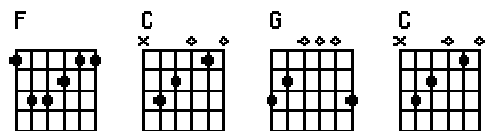

THE GREAT BIG COSMIC COMEDOWN (IF I CAN'T HAVE YOU) – CHORDS

Music + Lyrics: KOVIC

CHORDS IN THIS SONG

BRIDGE (4 beats each)

OPTIONAL CHORDS IN THIS SONG

(2 beats each)

(4 beats each)

CHORUS / INTRO (2 beats each)

VERSE (8 beats, 4 beats, 4 beats)

SOLO (4 beats)

PRE-CHORUS (4 beats each)

LAST CHORD

THE GREAT BIG COSMIC COMEDOWN (IF I CAN'T HAVE YOU) – CHORDS – CAPO V

CHORDS USED IN THIS SONG

OPTIONAL CHORDS IN THIS SONG

THE GREAT BIG COSMIC COMEDOWN (IF I CAN'T HAVE YOU) – LYRICS

Music + Lyrics: KOVIC

INTRO / CHORUS (2x)

VERSE 1 (2x)

No
I don't wanna make sense
Anymore
And no
I don't wanna just be friends
Anymore

PRECHORUS

INTRO / CHORUS (2x)

I'm not coming down
I'm not coming down anymore
I'm not coming down

INTRO / CHORUS (2x)

If I can't have you
If I can't have you
If I can't have you anymore
IF I CAN'T HAVE YOU

INTRO / CHORUS