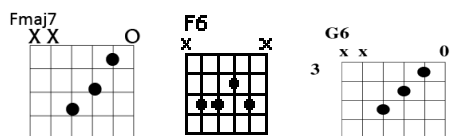

THE GREAT BIG COSMIC COMEDOWN (IF I CAN'T HAVE YOU) – CHORDS

Music + Lyrics: KOVIC

CHORDS IN THIS SONG

BRIDGE (4 beats each)

OPTIONAL CHORDS IN THIS SONG

(2 beats each)

(4 beats each)

CHORUS / INTRO (2 beats each)

VERSE (8 beats, 4 beats, 4 beats)

SOLO (4 beats)

PRE-CHORUS (4 beats each)

LAST CHORD

THE GREAT BIG COSMIC COMEDOWN (IF I CAN'T HAVE YOU) – CHORDS – CAPO V

CHORDS USED IN THIS SONG

OPTIONAL CHORDS IN THIS SONG

CHORUS / INTRO (2 beats each)

VERSE (4 beats each)

PRE-CHORUS (4 beats each)

BRIDGE (4 beats each)

(2 beats each)

(4 beats each)

SOLO (4 beats)

LAST CHORD

THE GREAT BIG COSMIC COMEDOWN (IF I CAN'T HAVE YOU) – LYRICS

Music + Lyrics: KOVIC

INTRO / CHORUS (2x)

VERSE 1 (2x)

No
I don't wanna make sense
Anymore
And no
I don't wanna just be friends
Anymore

PRECHORUS