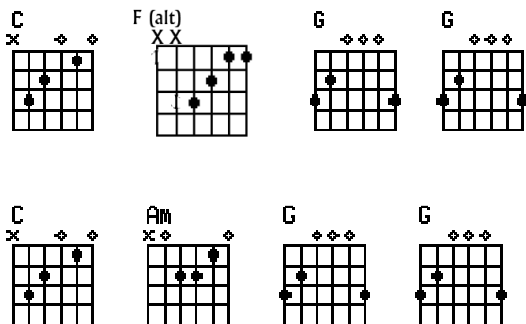

THE GREAT BIG COSMIC COMEDOWN (IF I CAN'T HAVE YOU) – CHORDS

Music + Lyrics: KOVIC

CHORDS IN THIS SONG

BRIDGE (4 beats each)

OPTIONAL CHORDS IN THIS SONG

(2 beats each)

(4 beats each)

CHORUS / INTRO (2 beats each)

VERSE (8 beats, 4 beats, 4 beats)

SOLO (4 beats)

PRE-CHORUS (4 beats each)

LAST CHORD

THE GREAT BIG COSMIC COMEDOWN (IF I CAN'T HAVE YOU) – CHORDS – CAPO V

CHORDS USED IN THIS SONG

OPTIONAL CHORDS IN THIS SONG

CHORUS / INTRO (2 beats each)

VERSE (4 beats each)

PRE-CHORUS (4 beats each)

BRIDGE (4 beats each)

(2 beats each)

(4 beats each)

SOLO (4 beats)

LAST CHORD

THE GREAT BIG COSMIC COMEDOWN (IF I CAN'T HAVE YOU) – LYRICS

Music + Lyrics: KOVIC

INTRO / CHORUS (2x)

VERSE 1 (2x)

No
I don't wanna make sense
Anymore
And no
I don't wanna just be friends
Anymore

PRECHORUS