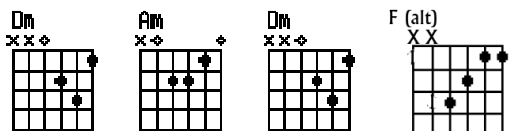

THE GREAT BIG COSMIC COMEDOWN (IF I CAN'T HAVE YOU) – CHORDS

Music + Lyrics: KOVIC

CHORDS IN THIS SONG

BRIDGE (4 beats each)

OPTIONAL CHORDS IN THIS SONG

(2 beats each)

(4 beats each)

CHORUS / INTRO (2 beats each)

VERSE (8 beats, 4 beats, 4 beats)

SOLO (4 beats)

PRE-CHORUS (4 beats each)

LAST CHORD

THE GREAT BIG COSMIC COMEDOWN (IF I CAN'T HAVE YOU) – CHORDS – CAPO V

CHORDS USED IN THIS SONG

OPTIONAL CHORDS IN THIS SONG

CHORUS / INTRO (2 beats each)

VERSE (4 beats each)

PRE-CHORUS (4 beats each)

BRIDGE (4 beats each)

(2 beats each)

(4 beats each)

SOLO (4 beats)

LAST CHORD

THE GREAT BIG COSMIC COMEDOWN (IF I CAN'T HAVE YOU) – LYRICS

Music + Lyrics: KOVIC

INTRO / CHORUS (2x)

VERSE 1 (2x)

No
I don't wanna make sense
Anymore
And no
I don't wanna just be friends
Anymore

PRECHORUS