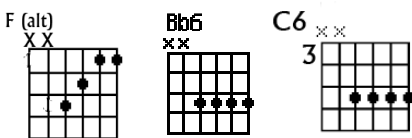

THE GREAT BIG COSMIC COMEDOWN (IF I CAN'T HAVE YOU) – CHORDS

Music + Lyrics: KOVIC

CHORDS IN THIS SONG

BRIDGE (4 beats each)

OPTIONAL CHORDS IN THIS SONG

(2 beats each)

(4 beats each)

CHORUS / INTRO (2 beats each)

VERSE (8 beats, 4 beats, 4 beats)

SOLO (4 beats)

PRE-CHORUS (4 beats each)

LAST CHORD

THE GREAT BIG COSMIC COMEDOWN (IF I CAN'T HAVE YOU) – CHORDS – CAPO V

CHORDS USED IN THIS SONG

OPTIONAL CHORDS IN THIS SONG

THE GREAT BIG COSMIC COMEDOWN (IF I CAN'T HAVE YOU) – LYRICS

Music + Lyrics: KOVIC

INTRO / CHORUS (2x)

VERSE 1 (2x)

No
I don't wanna make sense
Anymore
And no
I don't wanna just be friends
Anymore

PRECHORUS