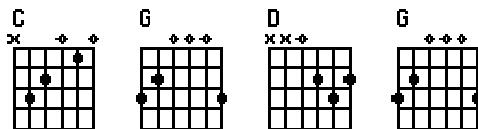

THE GREAT BIG COSMIC COMEDOWN (IF I CAN'T HAVE YOU) – CHORDS

Music + Lyrics: KOVIC

CHORDS IN THIS SONG

BRIDGE (4 beats each)

OPTIONAL CHORDS IN THIS SONG

(2 beats each)

(4 beats each)

CHORUS / INTRO (2 beats each)

VERSE (8 beats, 4 beats, 4 beats)

SOLO (4 beats)

PRE-CHORUS (4 beats each)

LAST CHORD

THE GREAT BIG COSMIC COMEDOWN (IF I CAN'T HAVE YOU) – CHORDS – CAPO V

CHORDS USED IN THIS SONG

OPTIONAL CHORDS IN THIS SONG

CHORUS / INTRO (2 beats each)

VERSE (4 beats each)

PRE-CHORUS (4 beats each)

BRIDGE (4 beats each)

(2 beats each)

(4 beats each)

SOLO (4 beats)

LAST CHORD

THE GREAT BIG COSMIC COMEDOWN (IF I CAN'T HAVE YOU) – LYRICS

Music + Lyrics: KOVIC

INTRO / CHORUS (2x)

VERSE 1 (2x)

No
I don't wanna make sense
Anymore
And no
I don't wanna just be friends
Anymore

PRECHORUS