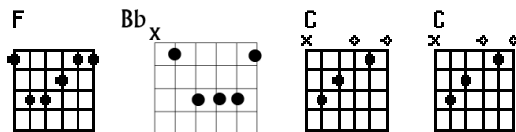

THE GREAT BIG COSMIC COMEDOWN (IF I CAN'T HAVE YOU) – CHORDS

Music + Lyrics: KOVIC

CHORDS IN THIS SONG

BRIDGE (4 beats each)

OPTIONAL CHORDS IN THIS SONG

(2 beats each)

(4 beats each)

CHORUS / INTRO (2 beats each)

VERSE (8 beats, 4 beats, 4 beats)

SOLO (4 beats)

PRE-CHORUS (4 beats each)

LAST CHORD

THE GREAT BIG COSMIC COMEDOWN (IF I CAN'T HAVE YOU) – CHORDS – CAPO V

CHORDS USED IN THIS SONG

OPTIONAL CHORDS IN THIS SONG

THE GREAT BIG COSMIC COMEDOWN (IF I CAN'T HAVE YOU) – LYRICS

Music + Lyrics: KOVIC

INTRO / CHORUS (2x)

VERSE 1 (2x)

No
I don't wanna make sense
Anymore
And no
I don't wanna just be friends
Anymore

PRECHORUS

INTRO / CHORUS (2x)

I'm not coming down
I'm not coming down anymore
I'm not coming down

INTRO / CHORUS (2x)

If I can't have you
If I can't have you
If I can't have you anymore
IF I CAN'T HAVE YOU

INTRO / CHORUS