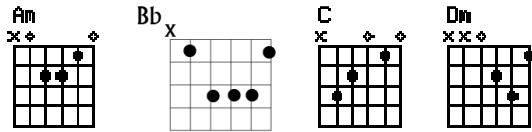

THE GREAT BIG COSMIC COMEDOWN (IF I CAN'T HAVE YOU) – CHORDS

Music + Lyrics: KOVIC

CHORDS IN THIS SONG

BRIDGE (4 beats each)

OPTIONAL CHORDS IN THIS SONG

(2 beats each)

(4 beats each)

CHORUS / INTRO (2 beats each)

VERSE (8 beats, 4 beats, 4 beats)

SOLO (4 beats)

PRE-CHORUS (4 beats each)

LAST CHORD

THE GREAT BIG COSMIC COMEDOWN (IF I CAN'T HAVE YOU) – CHORDS – CAPO V

CHORDS USED IN THIS SONG

OPTIONAL CHORDS IN THIS SONG

THE GREAT BIG COSMIC COMEDOWN (IF I CAN'T HAVE YOU) – LYRICS

Music + Lyrics: KOVIC

INTRO / CHORUS (2x)

VERSE 1 (2x)

No
I don't wanna make sense
Anymore
And no
I don't wanna just be friends
Anymore

PRECHORUS

INTRO / CHORUS (2x)

I'm not coming down
I'm not coming down anymore
I'm not coming down

INTRO / CHORUS (2x)

If I can't have you
If I can't have you
If I can't have you anymore
IF I CAN'T HAVE YOU

INTRO / CHORUS