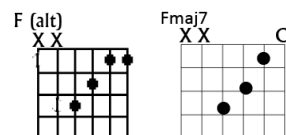

THE GREAT BIG COSMIC COMEDOWN (IF I CAN'T HAVE YOU) – CHORDS

Music + Lyrics: KOVIC

CHORDS IN THIS SONG

BRIDGE (4 beats each)

OPTIONAL CHORDS IN THIS SONG

(2 beats each)

(4 beats each)

CHORUS / INTRO (2 beats each)

VERSE (8 beats, 4 beats, 4 beats)

SOLO (4 beats)

PRE-CHORUS (4 beats each)

LAST CHORD

THE GREAT BIG COSMIC COMEDOWN (IF I CAN'T HAVE YOU) – CHORDS – CAPO V

CHORDS USED IN THIS SONG

OPTIONAL CHORDS IN THIS SONG

CHORUS / INTRO (2 beats each)

VERSE (4 beats each)

PRE-CHORUS (4 beats each)

BRIDGE (4 beats each)

(2 beats each)

(4 beats each)

SOLO (4 beats)

LAST CHORD

THE GREAT BIG COSMIC COMEDOWN (IF I CAN'T HAVE YOU) – LYRICS

Music + Lyrics: KOVIC

INTRO / CHORUS (2x)

VERSE 1 (2x)

No
I don't wanna make sense
Anymore
And no
I don't wanna just be friends
Anymore

PRECHORUS