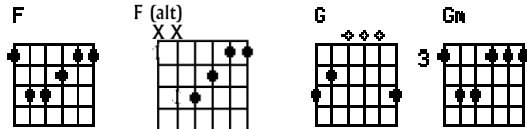

THE GREAT BIG COSMIC COMEDOWN (IF I CAN'T HAVE YOU) – CHORDS

Music + Lyrics: KOVIC

CHORDS IN THIS SONG

BRIDGE (4 beats each)

OPTIONAL CHORDS IN THIS SONG

(2 beats each)

(4 beats each)

CHORUS / INTRO (2 beats each)

VERSE (8 beats, 4 beats, 4 beats)

SOLO (4 beats)

PRE-CHORUS (4 beats each)

LAST CHORD

THE GREAT BIG COSMIC COMEDOWN (IF I CAN'T HAVE YOU) – CHORDS – CAPO V

CHORDS USED IN THIS SONG

OPTIONAL CHORDS IN THIS SONG

THE GREAT BIG COSMIC COMEDOWN (IF I CAN'T HAVE YOU) – LYRICS

Music + Lyrics: KOVIC

INTRO / CHORUS (2x)

VERSE 1 (2x)

No
I don't wanna make sense
Anymore
And no
I don't wanna just be friends
Anymore

PRECHORUS