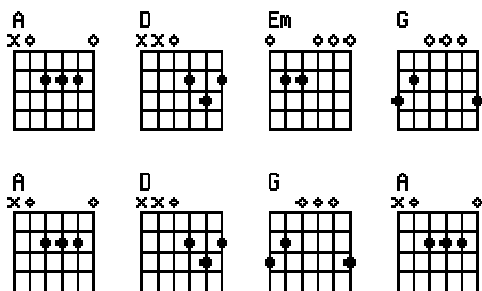

CHORDS USED IN THIS SONG

LAST CHORD

SHALL I FORGET? – LYRICS

Music: KOVIC; Lyrics: ROSSETTI / KOVIC

CHORUS (4 beats each)

VERSE (2x) m.1

CHORUS m.9

VERSE-1 (4x) m.17

Shall I forget on this side of the grave?
I promise nothing, you must wait and see
Patient and brave
Oh my soul watch with her and she with me
Shall I forget on this side of the grave?

VERSE (4 beats each)