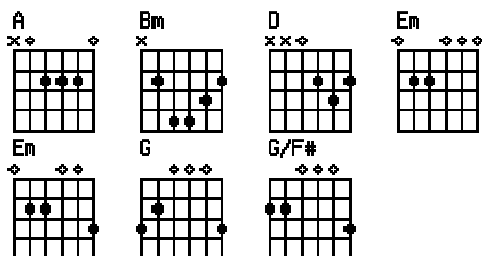

SHALL I FORGET? – CHORDS – DOWNTUNE HALF-STEP (Eb Bb Gb Db Ab Eb)

Music: PETER KOVIC; Lyrics: CHRISTINA ROSSETTI + PETER KOVIC

Copyright © 2009 by Peter Kovic – All rights reserved

<http://www.youtube.com/kovictexas#p/u/9/D4G5QuORxhw>

CHORDS USED IN THIS SONG

LAST CHORD

SHALL I FORGET? – LYRICS

Music: KOVIC; Lyrics: ROSSETTI / KOVIC

CHORUS (4 beats each)

VERSE (2x) m.1

CHORUS m.9

VERSE-1 (4x) m.17

Shall I forget on this side of the grave?
I promise nothing, you must wait and see
Patient and brave
Oh my soul watch with her and she with me
Shall I forget on this side of the grave?

VERSE (4 beats each)