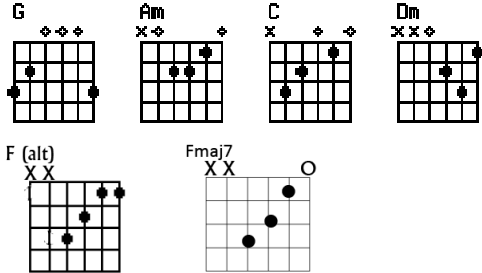

(1.5 beats each)

CHORUS m.57

(1 beat)

LAST CHORD m.65

SHALL I FORGET? – CAPO I

Music: KOVIC; Lyrics: ROSSETTI / KOVIC

CHORDS USED IN THIS SONG

CHORUS (4 beats each)