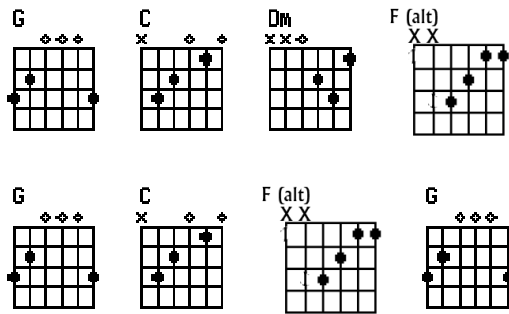

(1.5 beats each)

CHORUS m.57

(1 beat)

LAST CHORD m.65

SHALL I FORGET? – CAPO I

Music: KOVIC; Lyrics: ROSSETTI / KOVIC

CHORDS USED IN THIS SONG

CHORUS (4 beats each)